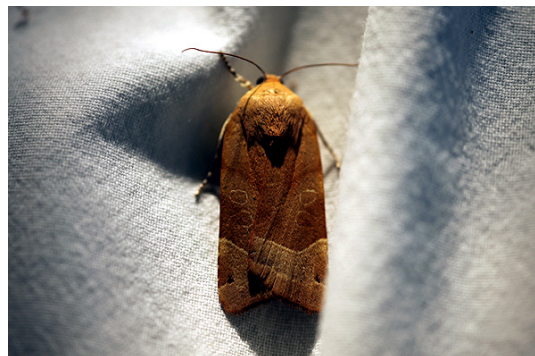

Attention centred around two moth traps specifically set up for the evening; however a number of bats were spotted in-flight, before darkness set in, then later using a Batbox Duet bat detector. Common Pipistrelle, Natterer's and Noctule were recorded.

Two types of moth-trap were set up: one on the church south-side between two trees, using a large white sheet pegged to two 2-metre high supports and a 75 Watt mercury vapour lamp; and on the north-side a more traditional moth-trap, albeit homemade, of a 100 Watt mercury vapour lamp attached on the top of a large plastic container filled with egg-boxes, supplied by Colin.

Twenty nine species of moth were recorded, most notably:

Green Carpet

Common Carpet

Small Phoenix

Broad-bordered Yellow Underwing

Time: 7.30-11.30pm.

Weather: still and dry, not too cool.

Bruce Graham, Task Leader